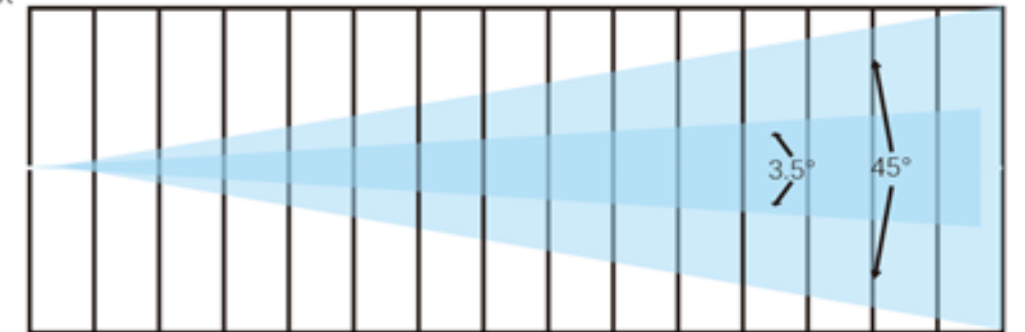

Construction

Display: LCD Display
Data in/out: 3pin XLR Sockets Power
Socket: PowerCon in/out Rating: IP20
Double Omega brackets

Feature

Beam & wash effect
Dimmer: 0~100% smooth dimming Quiet
operation ,Flicker free Smooth zoom and 4
Dimming Curve, Pixel Control

Specification

Dimension: 258x178x334mm
NW: 5.5 kg GW:6.5 kg
Flight case packing(6 in 1): 910x570x550mm
Carton packing(1 in 1):310x230x420mm

Beam Angle =3.5°

R lux	17300	5770	2300	871
G lux	39800	11300	4460	1700
B lux	7020	1930	758	291
W lux	61000	18200	7160	2730
4in1 lux	111000	33700	13300	5100

Beam Angle =45°

R lux	2430	319	128	51
G lux	4850	621	249	100
B lux	864	111	45	18
W lux	7850	1010	401	162
4in1 lux	14600	1880	751	302

Distance (m)	1	3	5	8
Spot diameter (m) 3.5°	0.23	0.54	0.78	1.28
Spot diameter (m) 45°	1.50	3.00	4.30	1.28