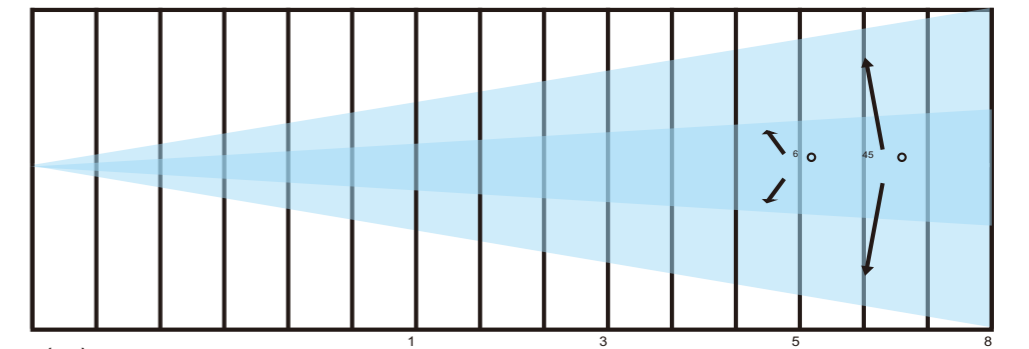

Construction

Display: LCD Display
Data in/out: 3pin XLR Sockets Power Socket: PowerCon in/out Rating: IP20
Double Omega brackets

Feature

Beam & wash effect
Dimmer: 0~100% smooth dimming
Quiet operation ,Flicker free
Smooth zoom and 4 Dimming Curve

Specification

Dimension: 195x166x334mm
NW: 5.5 kg GW:6.4 kg
Flight case 4-in-1: 55*63*47cm, GW:54.5kgs

Min Zoom range =6°

	21900	4930	1950	797
R lux	54900	14000	5260	2120
G lux	10700	2700	993	397
B lux	64000	16000	6110	2480
W lux	138000	34200	12900	5250
4in1 lux				

Max Zoom range =45°

	3000	382	140	63
R lux	7580	902	360	143
G lux	1450	167	67	27
B lux	8850	112	426	164
W lux	19000	2100	862	348
4in1 lux				

Distance (m)

Spot diameter (m) 6°	0.30	0.65	1.00	1.50
Spot diameter (m) 45°	0.86	2.00	3.50	